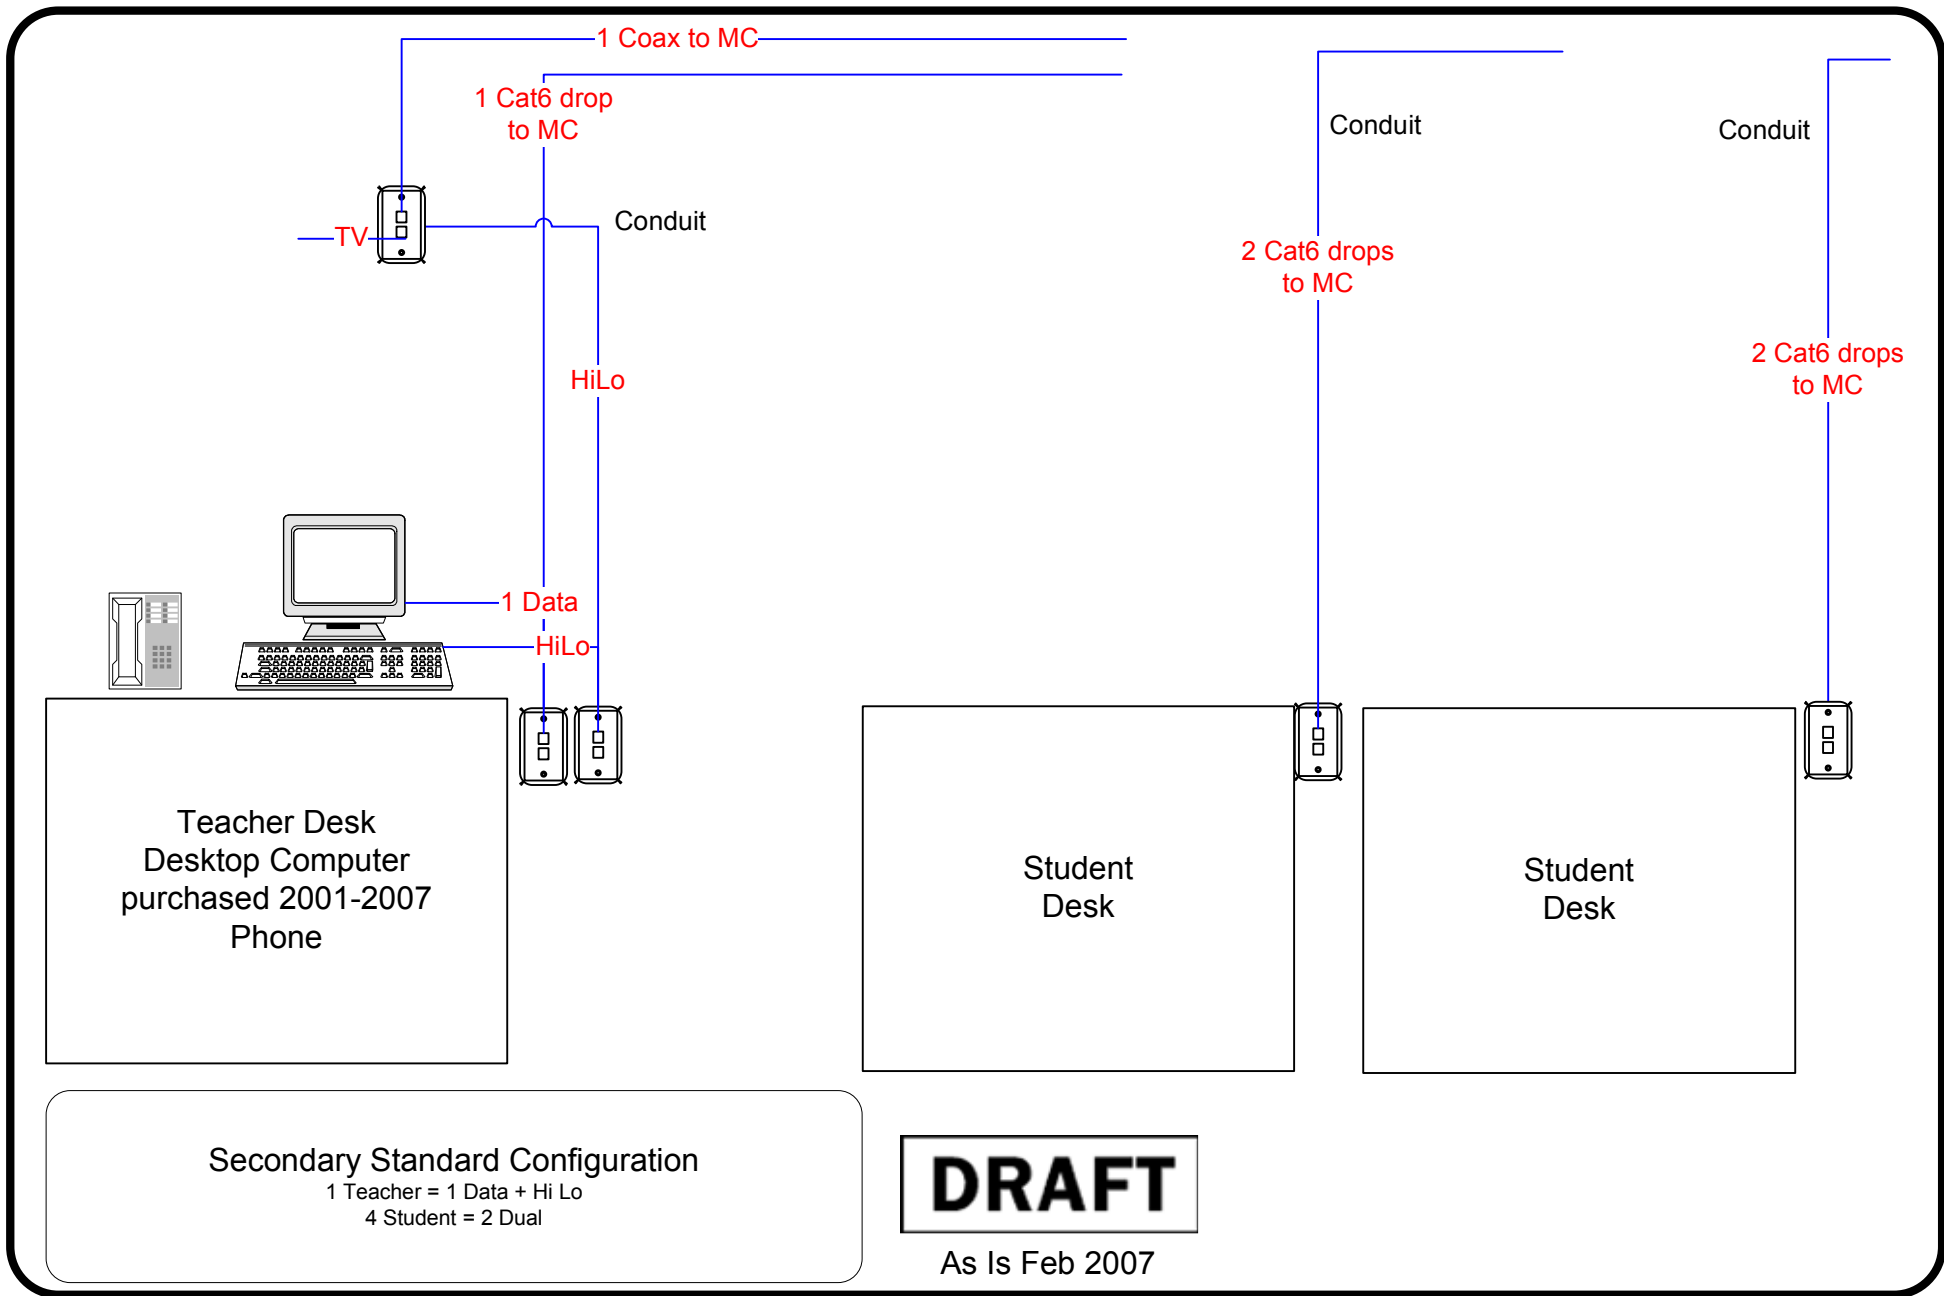

CURRENT SECONDARY DESIGN STANDARD

FILENAME PISD CLASSROOM MODEL.VSD	DRAWN BY ED GIFFORD	PAGE 2 OF 6	REVISED 3/27/2007

EPS, Inc.