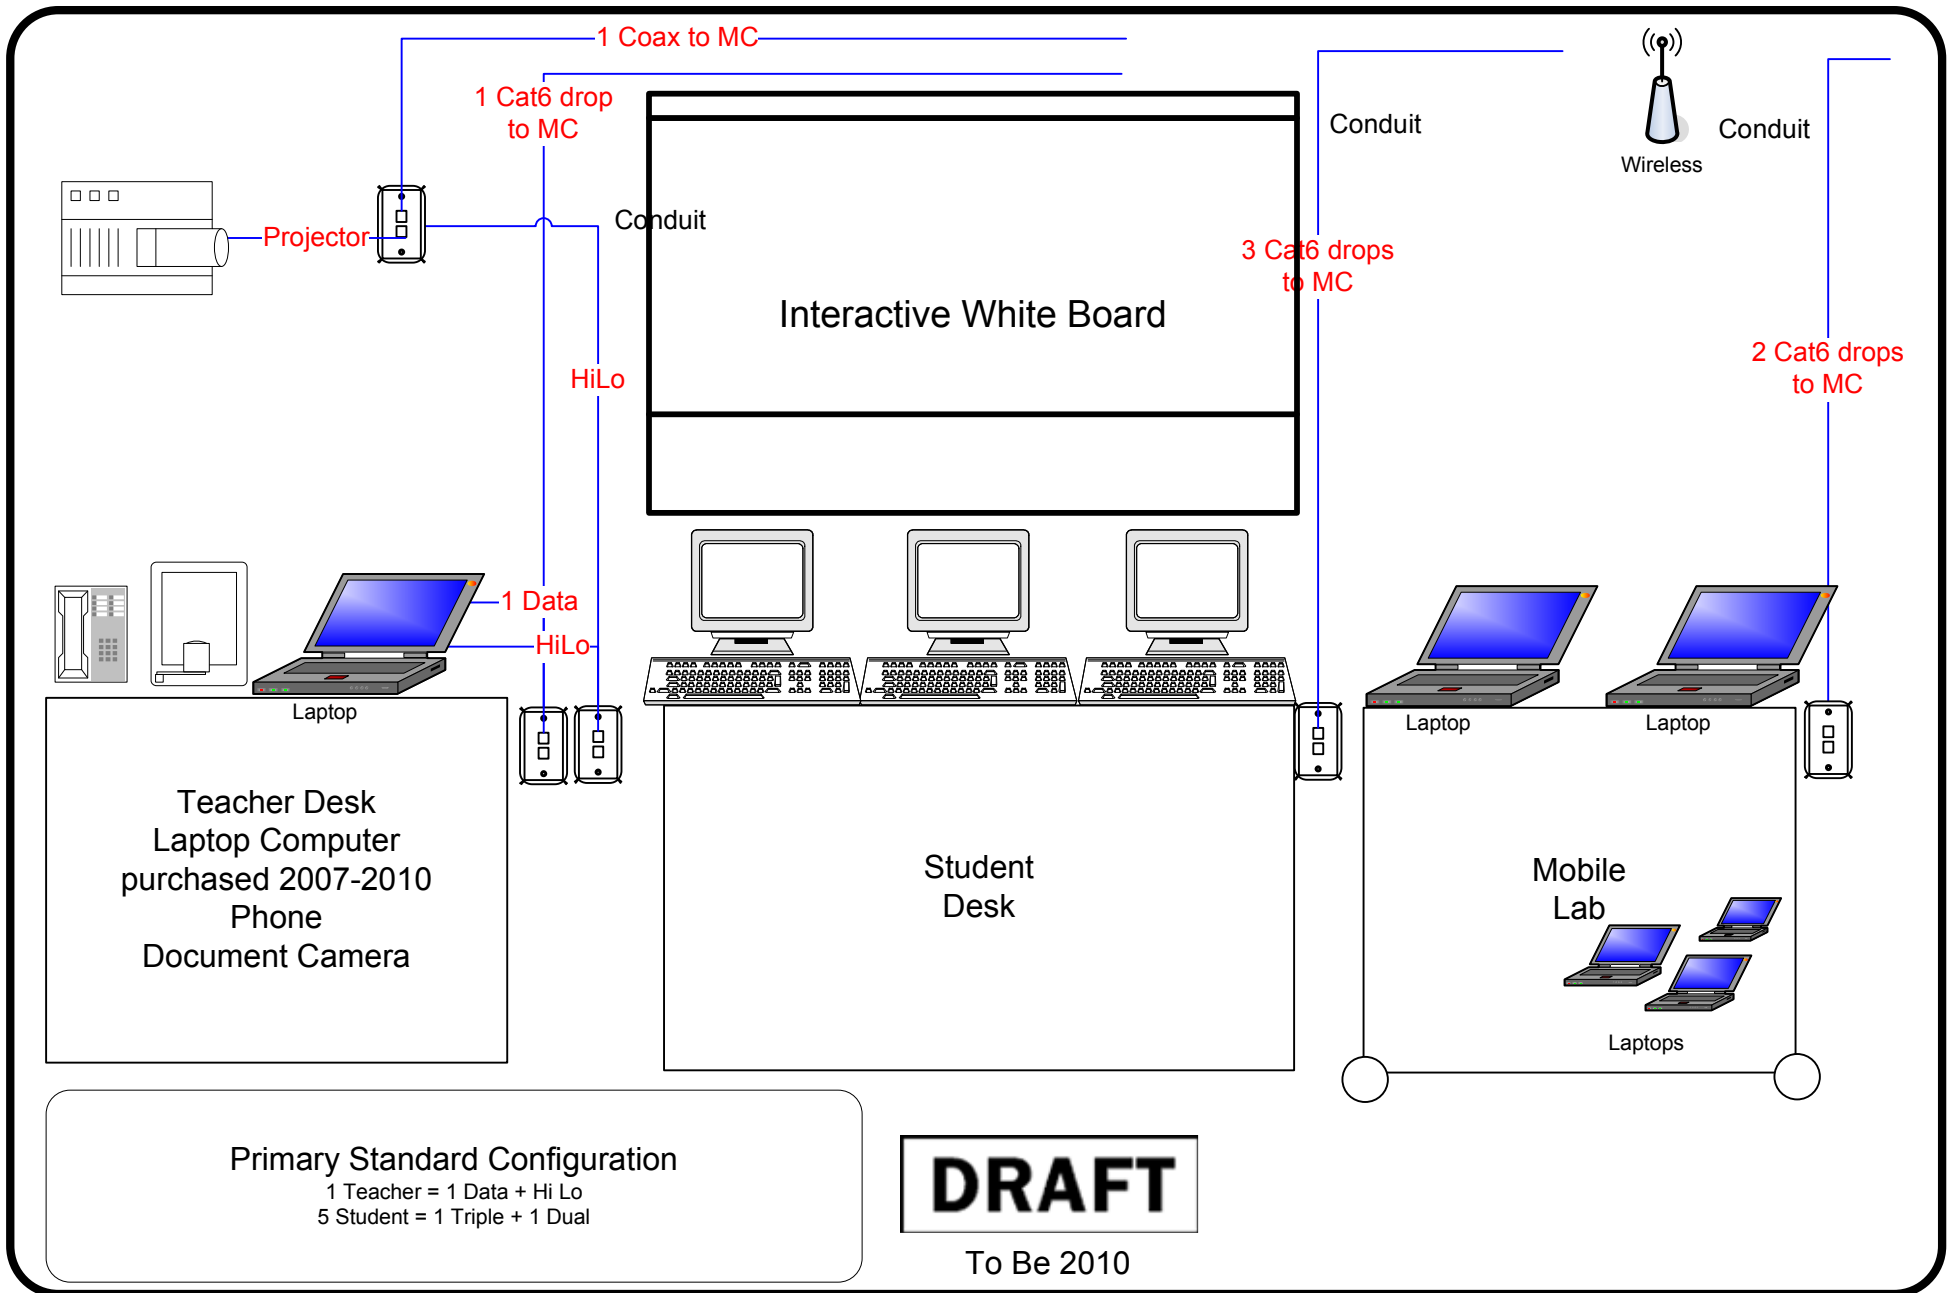

EPS, Inc.

FUTURE PRIMARY DESIGN STANDARD

FILENAME	DRAWN BY	PAGE	REVISED
PISD CLASSROOM MODEL.VSD	ED GIFFORD	3 OF 6	3/27/2007

EPS, Inc.

Secondary Standard Configuration
 1 Teacher = 1 Data + Hi Lo
 4 Student = 2 Dual