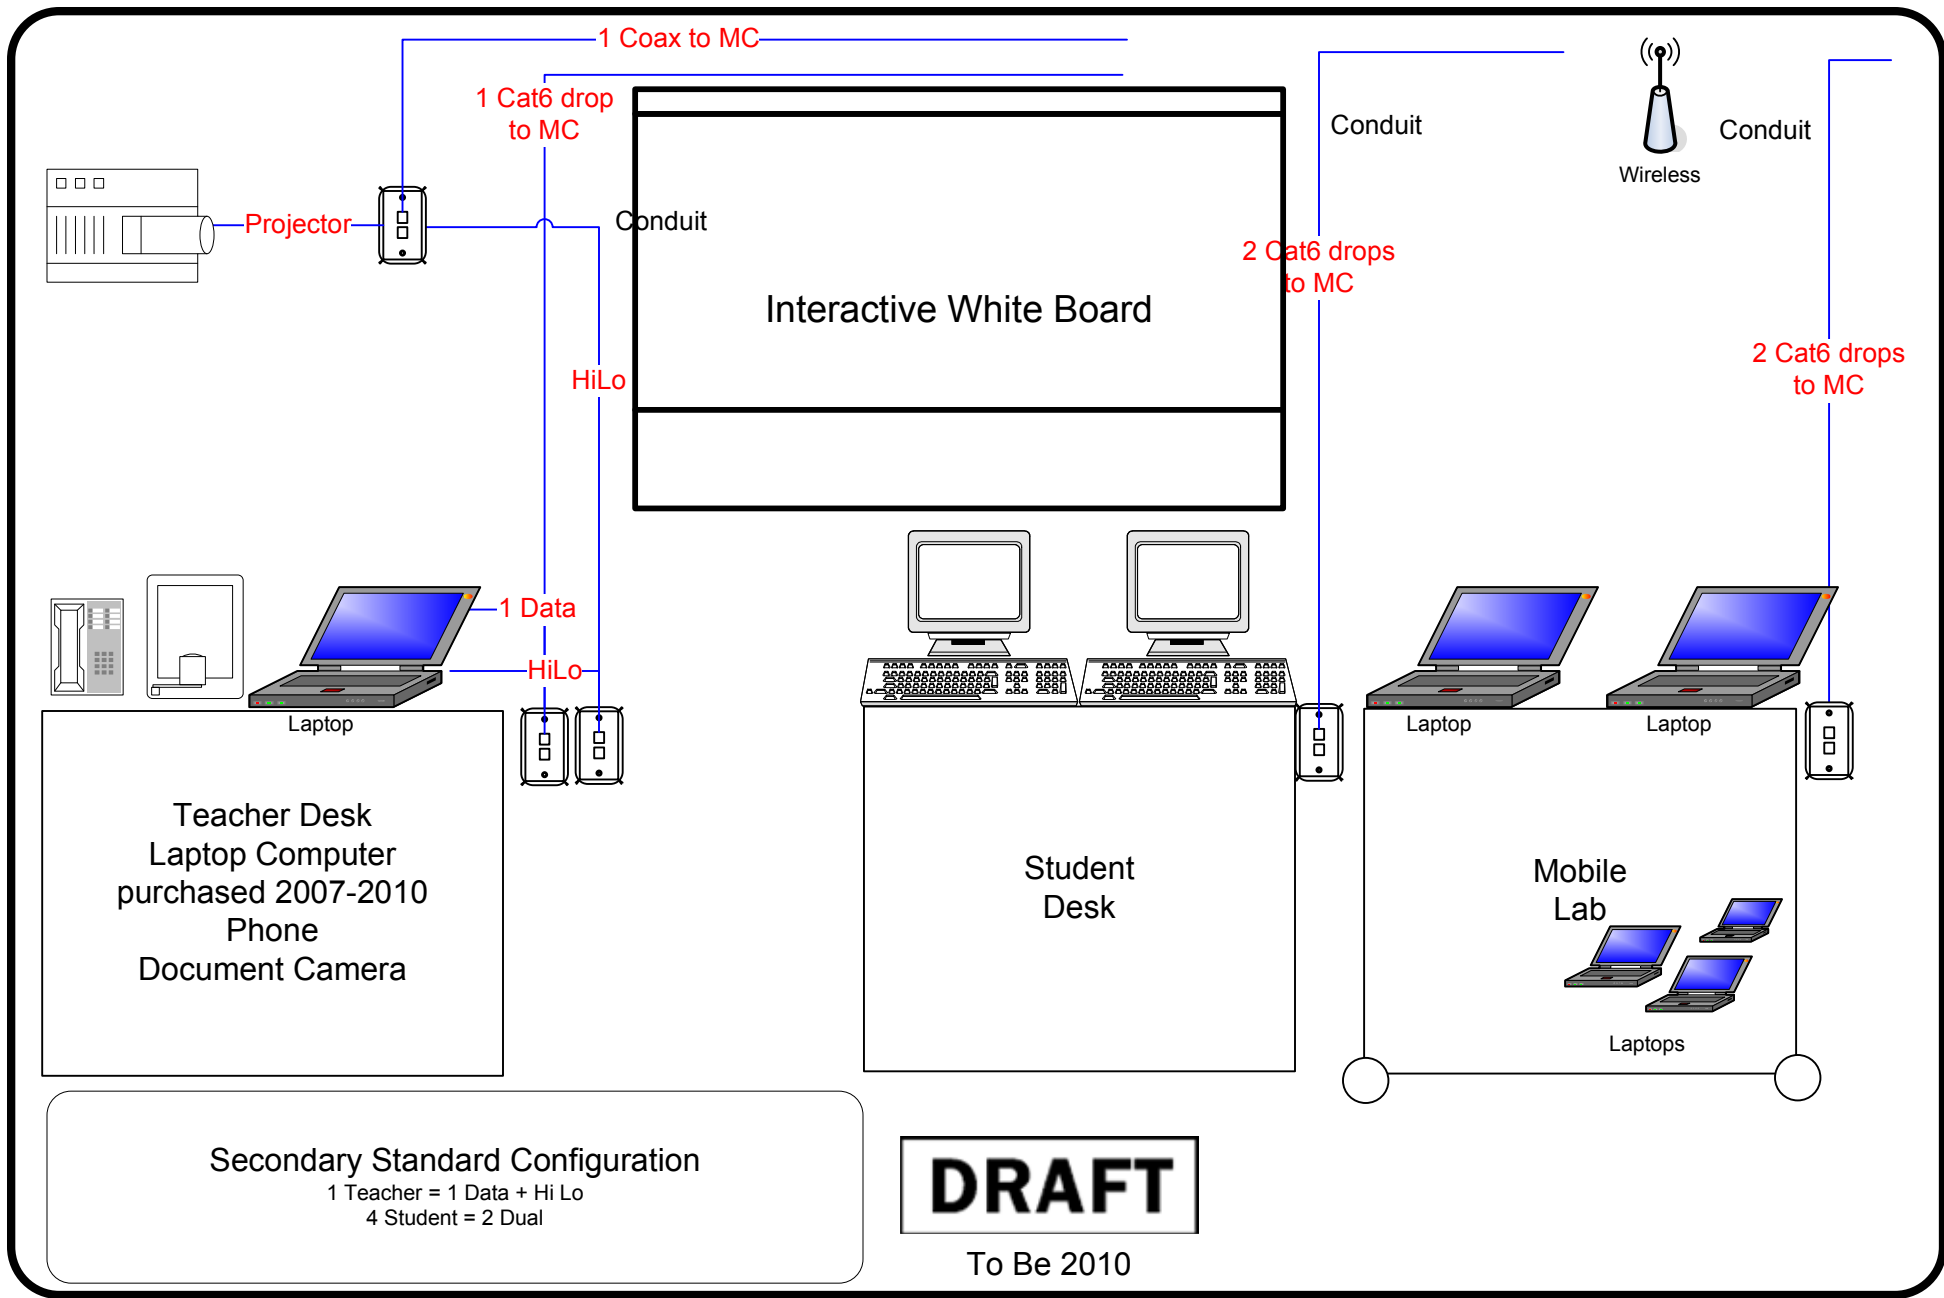

EPS, Inc.

FUTURE PRIMARY DESIGN STANDARD

FILENAME	DRAWN BY	PAGE	REVISED
PISD CLASSROOM MODEL.VSD	ED GIFFORD	3 OF 6	3/27/2007

EPS, Inc.

Secondary Standard Configuration
 1 Teacher = 1 Data + Hi Lo
 4 Student = 2 Dual