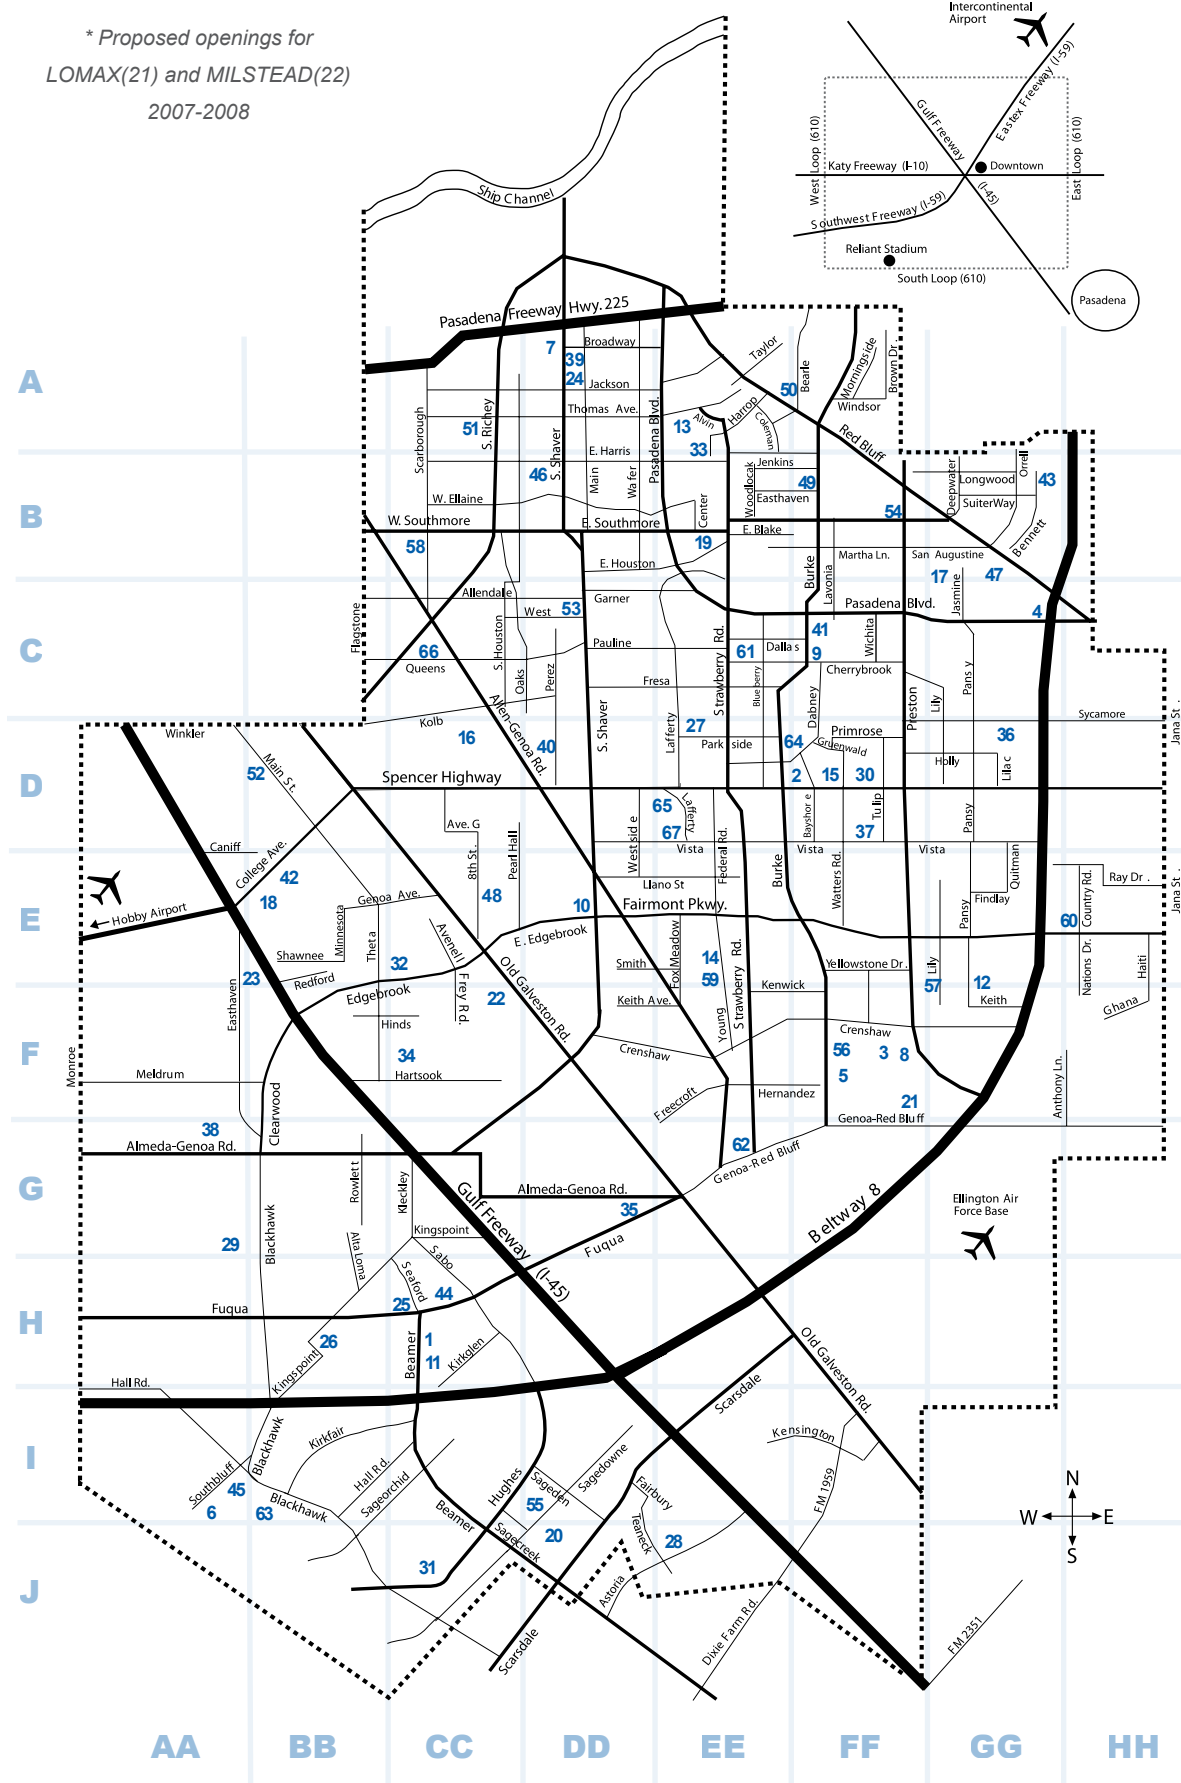

# PASADENA Independent School District 2007-2008

[www.pasadenaisd.org](http://www.pasadenaisd.org)

\* Proposed openings for  
LOMAX(21) and MILSTEAD(22)  
2007-2008

## ALTERNATIVE SCHOOLS

1. Challenger School (H-CC)
2. Guidance Center (D-FF)
3. L.P. Card Career & Technology Center (skills) (F-FF)
4. The Summit (C-GG)
5. Tegeler Career Center (F-FF)

## HIGH SCHOOLS

6. J. Frank Dobie (I-AA)
7. Pasadena (A-DD)
8. Pasadena Memorial (F-FF)
9. Sam Rayburn (C-FF)
10. South Houston (E-DD)

## INTERMEDIATE SCHOOLS

11. Beverly Hills (H-CC)
12. Bondy (E-GG)
13. Jackson (A-EE)
14. Miller (E-EE)
15. Park View (D-FF)
16. Queens (D-CC)
17. San Jacinto (B-GG)
18. South Houston (E-BB)
19. Southmore (B-EE)
20. Thompson (J-DD)