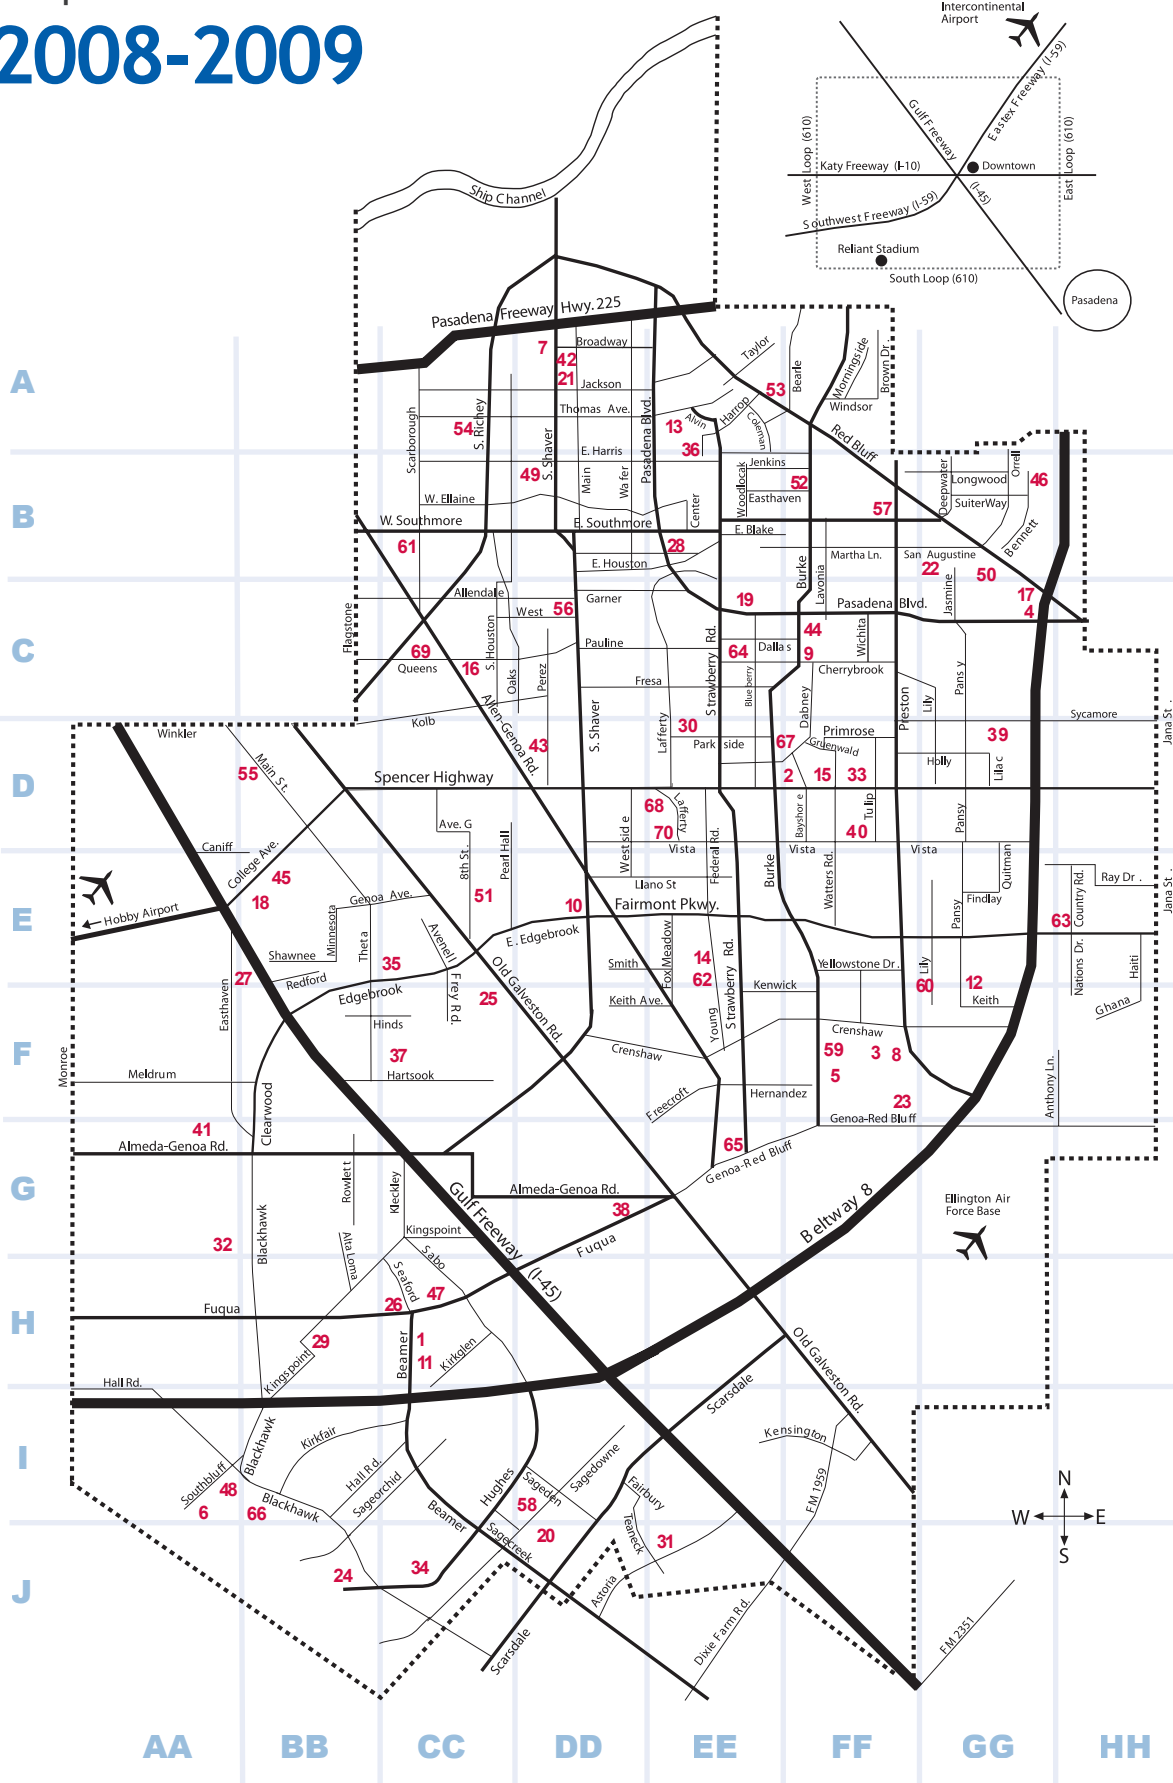

PASADENA

Independent School District

2008-2009

ALTERNATIVE SCHOOLS

1. Challenger School.....H-CC
2. Guidance Center.....D-FF
3. L.P. Card Career & Technology Center (skills).....F-FF
4. The Summit/Evening School.....C-GG
5. Tegeler Career Center.....F-FF

HIGH SCHOOLS

6. J. Frank Dobie.....I-AA
7. Pasadena.....A-DD
8. Pasadena Memorial.....F-FF
9. Sam Rayburn.....C-FF
10. South Houston.....E-DD

INTERMEDIATE SCHOOLS

11. Beverly Hills.....H-CC
12. Bondy.....E-GG
13. Jackson.....A-EE
14. Miller.....E-EE
15. Park View.....D-FF
16. Queens.....C-CC
17. San Jacinto.....B-GG
18. South Houston.....E-BB
19. Southmore.....B-EE
20. Thompson.....J-DD